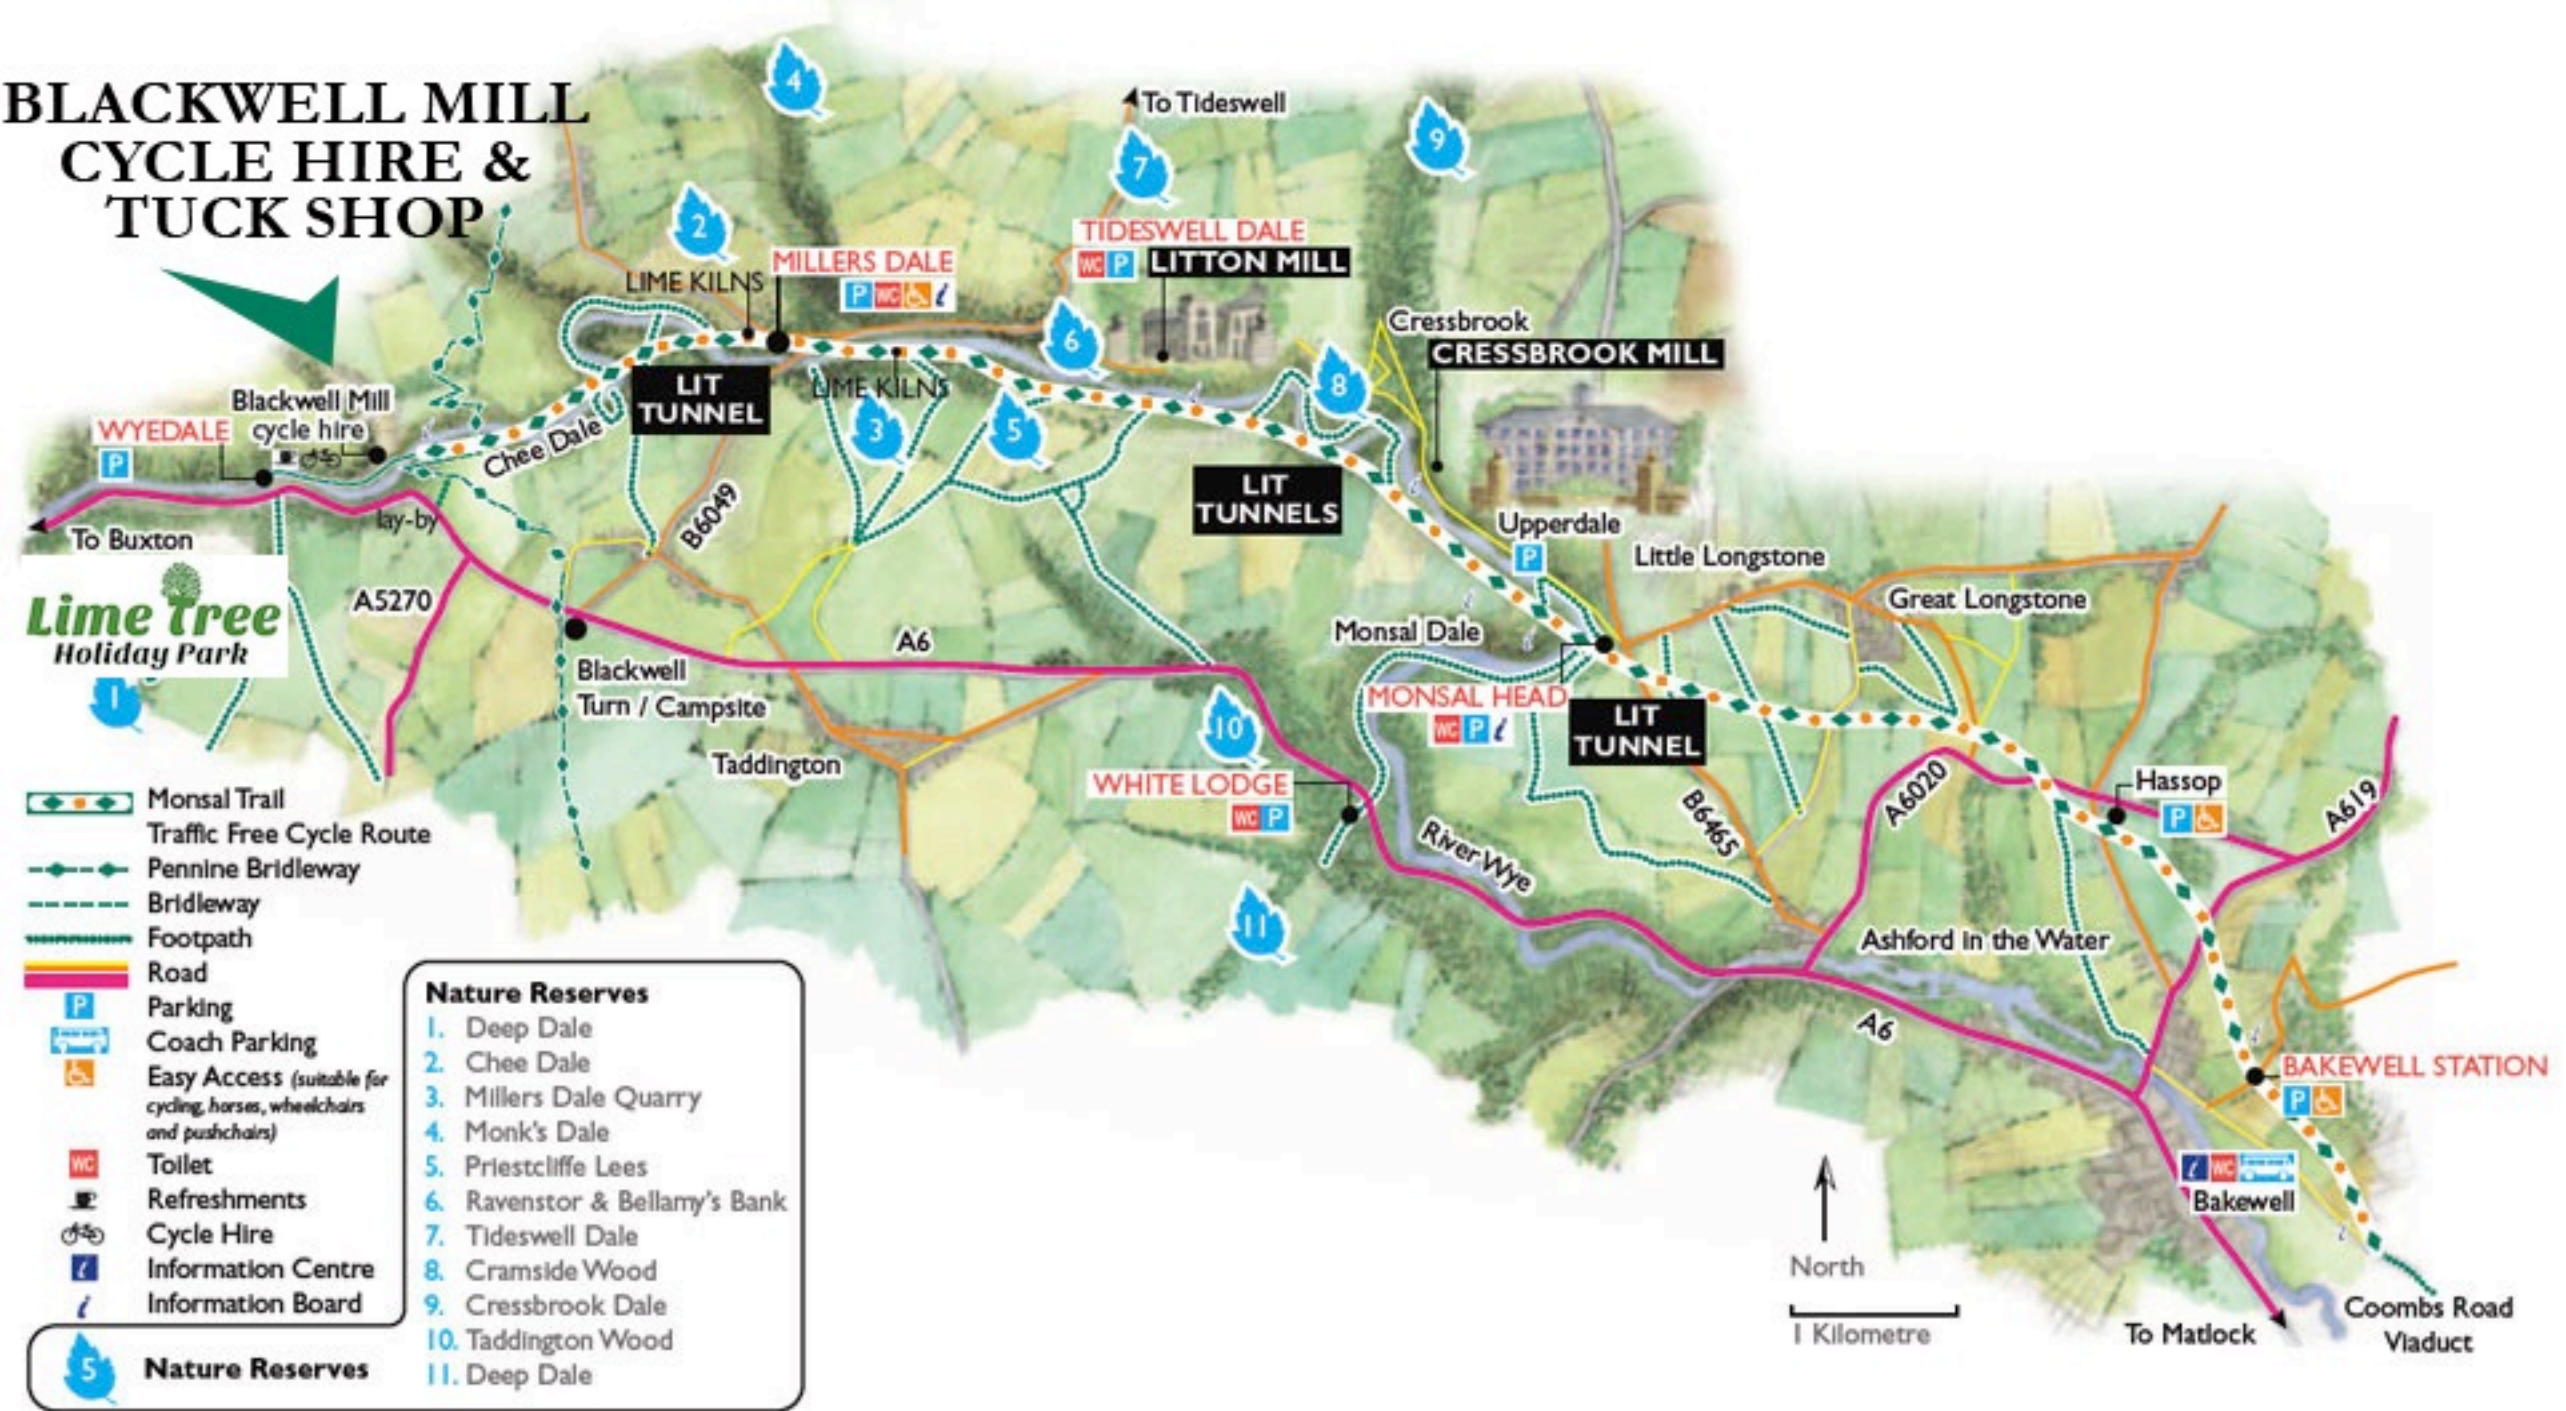

# BLACKWELL MILL CYCLE HIRE & TUCK SHOP

North  
1 Kilometre